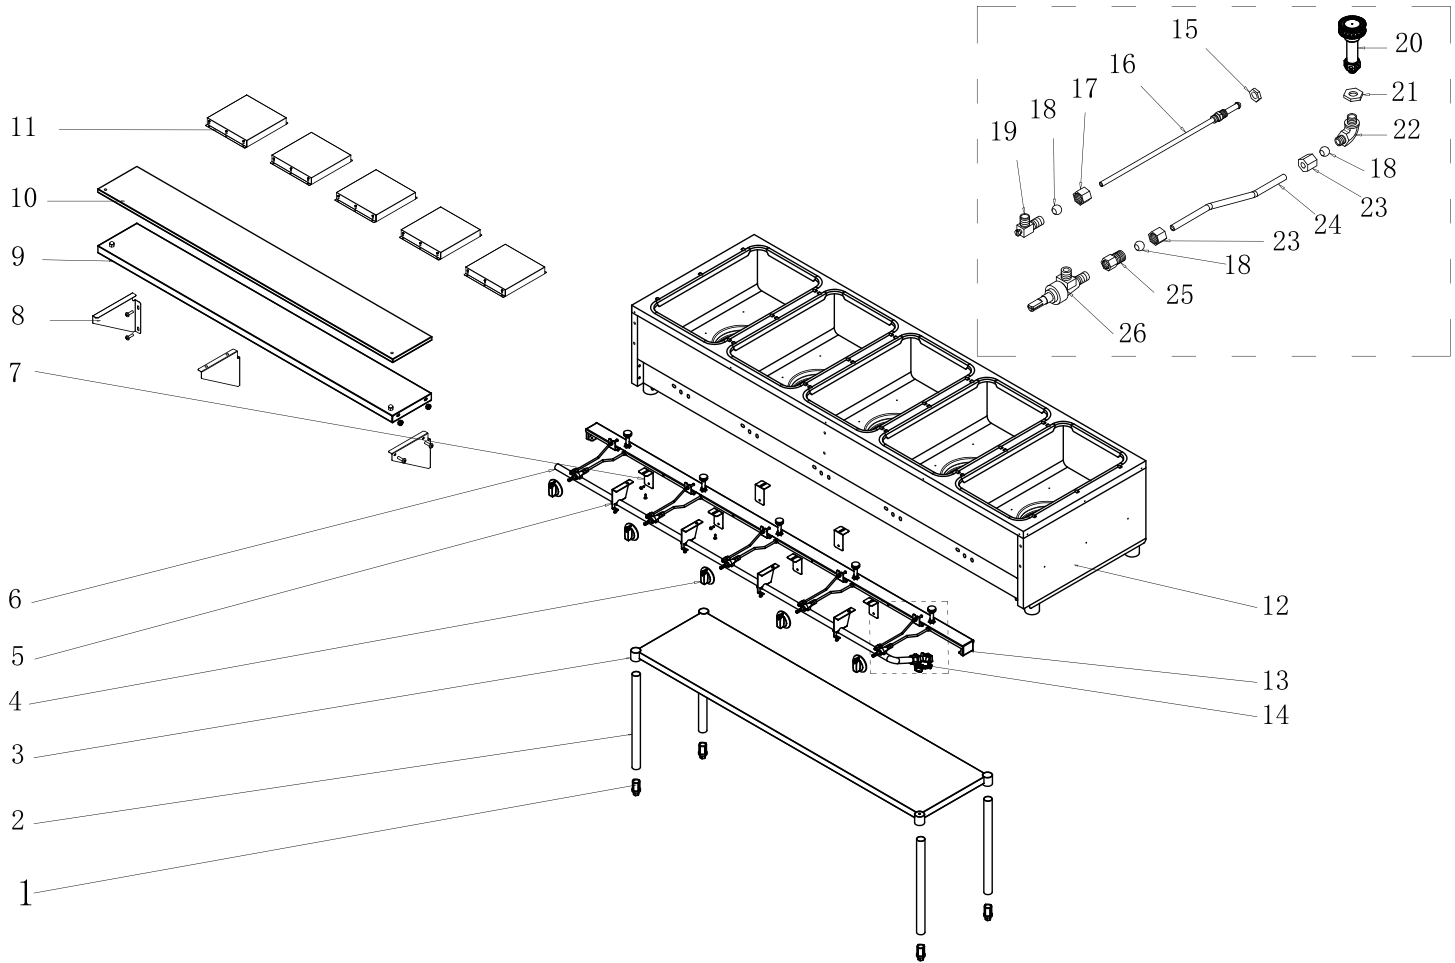

Parts Breakdown

Model FW-CN-0005-NG 47345

Parts Breakdown

Model FW-CN-0005-NG 47345

Item No.	Description	Position	Item No.	Description	Position	Item No.	Description	Position
AI675	Feet for 47345	1	AI722	Poly Cutting Board for 47345	10	AI693	Elbow Pipe for 47345	19
AI676	Leg Pipe for 47345	2	AI723	Cover for 47345	11	AI694	Jet Burner for 47345	20
AI719	Under Shelf for 47345	3	AI724	Body for 47345	12	AI695	Lock Nut for 47345	21
AI678	Knob for 47345	4	AI725	Long Support Frame for 47345	13	AI696	Elbow Pipe for 47345	22
AI679	Support Frame for 47345	5	AI688	Regulator for 47345	14	AI697	Lock Nut for 47345	23
AI720	Gas Pipe for 47345	6	AI689	Lock Nut for 47345	15	AI727	Burner Gas Pipe for 47345	24
AI681	Support Frame for 47345	7	AI726	Pilot Burner for 47345	16	AI699	Lock Nut for 47345	25
AI682	Bracket for 47345	8	AI691	Lock Nut for 47345	17	AI700	Gas Valve for 47345	26
AI721	Shelf for Cutting Board for 47345	9	AI692	Circle Hoop for 47345	18			